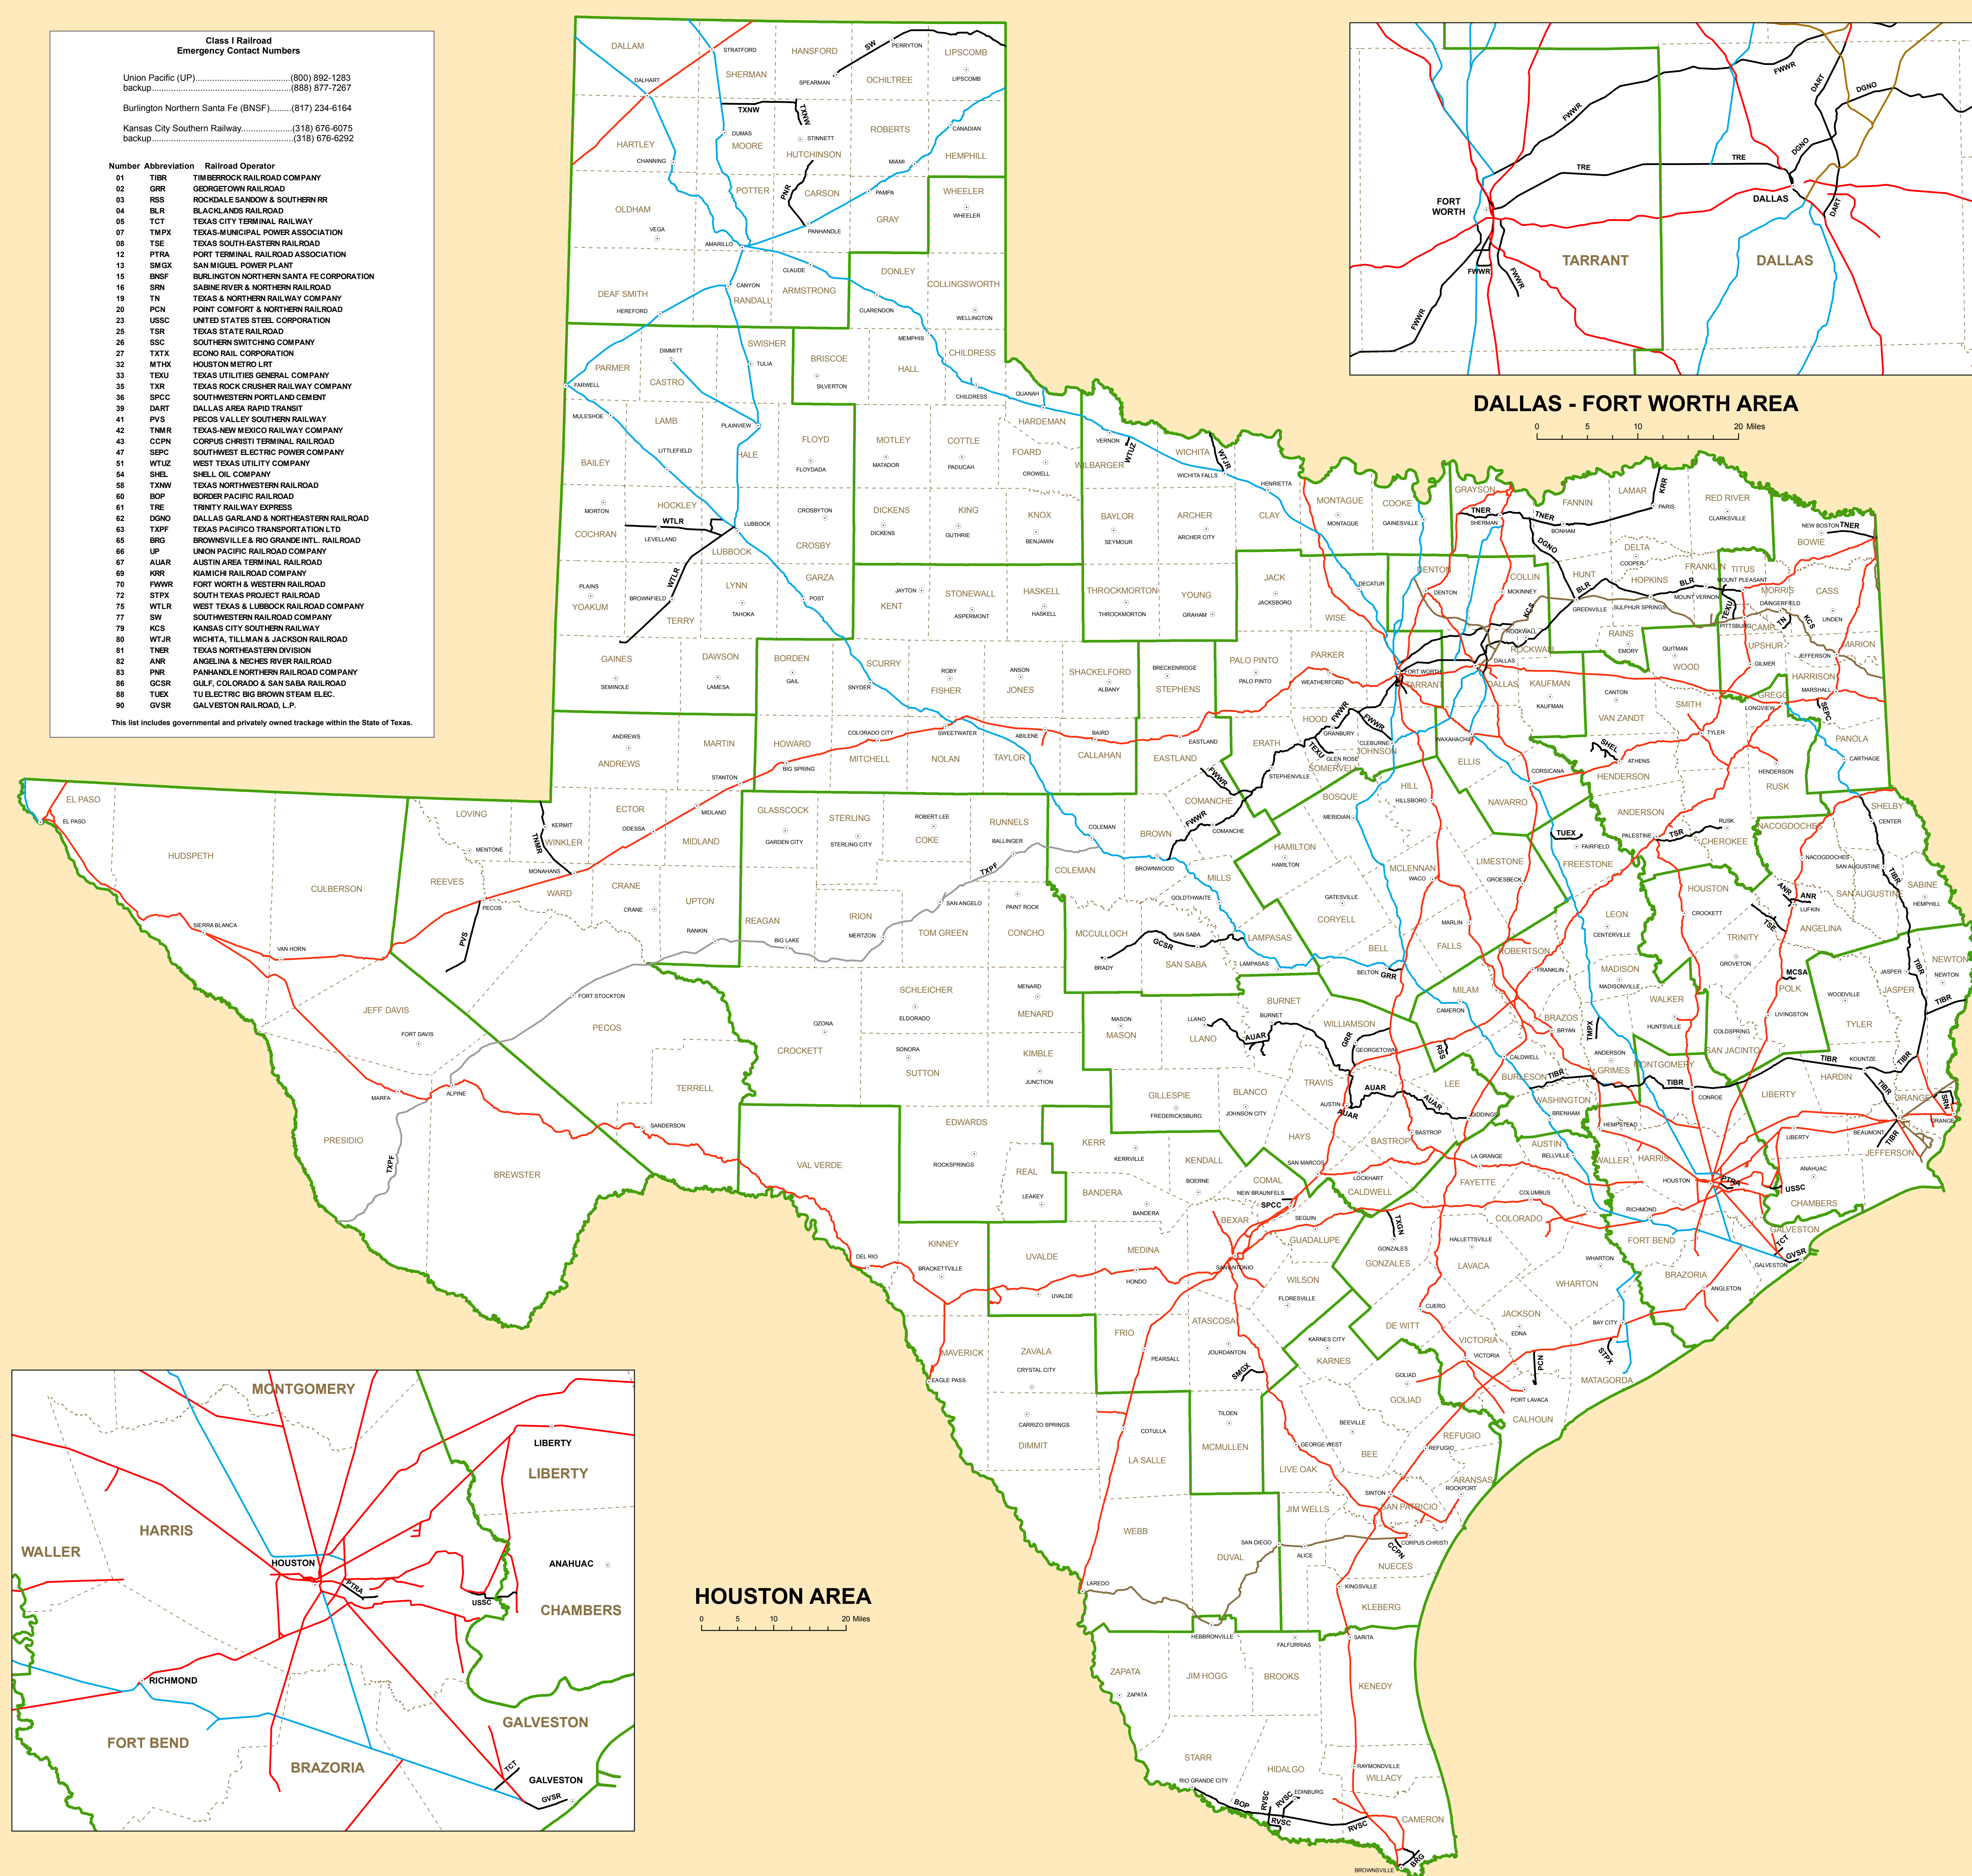

# 2007 TEXAS STATE RAILROAD MAP

**Class I Railroad  
Emergency Contact Numbers**

Union Pacific (UP).....(800) 892-1283  
backup.....(888) 877-7287

Burlington Northern Santa Fe (BNSF).....(817) 234-6164

Kansas City Southern Railway.....(318) 676-6075  
backup.....(318) 676-6292

This list includes governmental and privately owned trackage within the State of Texas.

- County Seats
- All Other Railroads
- BNSF
- KCS
- TXPF
- UP
- County Line
- District Line

Texas Department of Transportation  
 Transportation Planning and Programming Division  
 Data Analysis, Mapping and Reporting Branch  
 May 8, 2007