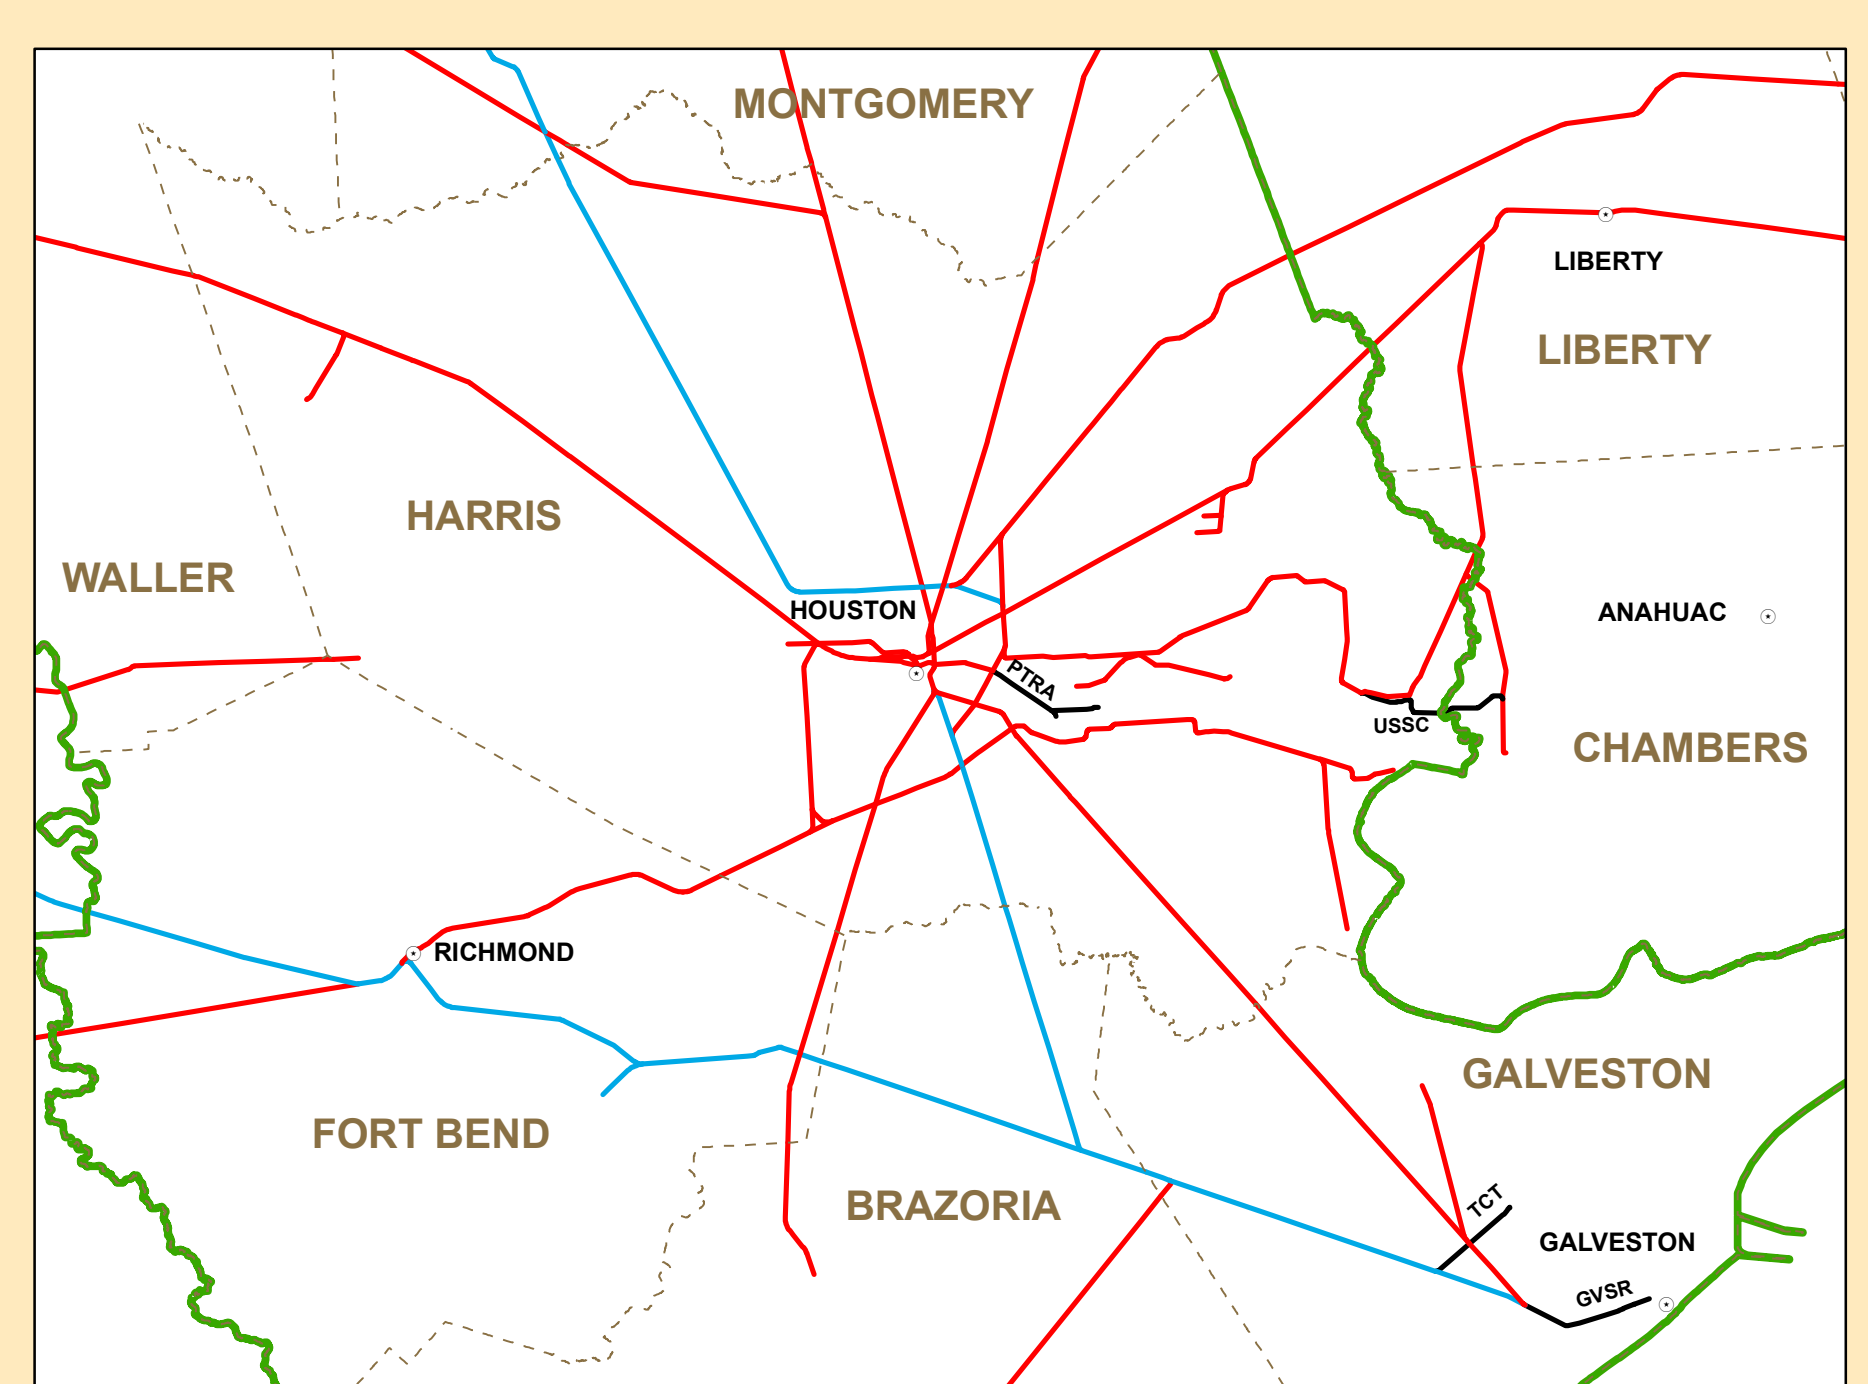

# 2007 TEXAS STATE RAILROAD MAP

**Class I Railroad  
Emergency Contact Numbers**

Union Pacific (UP).....(800) 892-1283  
backup.....(888) 877-7287

Burlington Northern Santa Fe (BNSF).....(817) 234-6164

Kansas City Southern Railway.....(318) 676-6075  
backup.....(318) 676-6292

This list includes governmental and privately owned trackage within the State of Texas.

- County Seats
- All Other Railroads
- BNSF
- KCS
- TXPF
- UP
- County Line
- District Line

Texas Department of Transportation  
 Transportation Planning and Programming Division  
 Data Analysis, Mapping and Reporting Branch  
 May 8, 2007

Copyright 2007  
 Texas Department of Transportation  
 Notice  
 This map was produced for internal use  
 within the Texas Department of Transportation.  
 Accuracy is limited to the validity of available  
 data as of December 31, 2006.