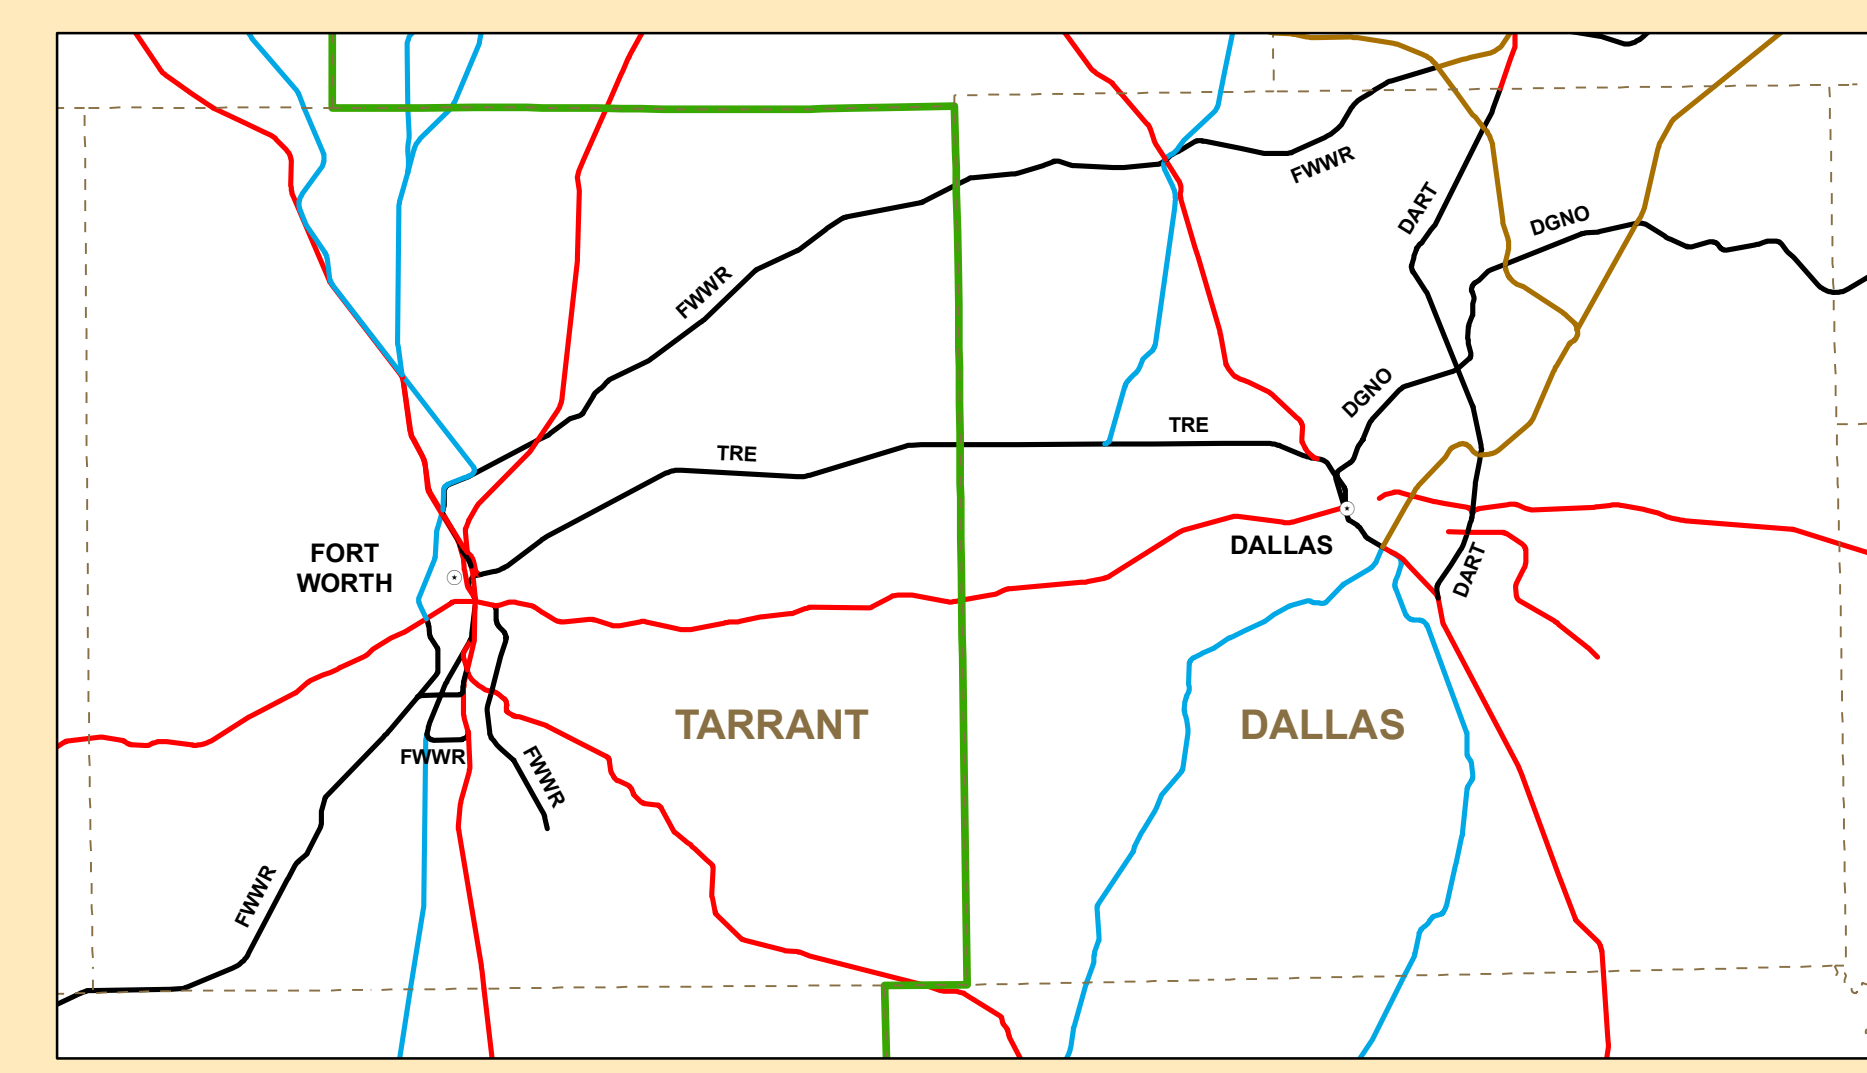

# 2007 TEXAS STATE RAILROAD MAP

**Class I Railroad  
Emergency Contact Numbers**

Union Pacific (UP).....(800) 892-1283  
backup.....(888) 877-7287

Burlington Northern Santa Fe (BNSF).....(817) 234-6164

Kansas City Southern Railway.....(318) 676-6075  
backup.....(318) 676-6292

This list includes governmental and privately owned trackage within the State of Texas.

- County Seats
- All Other Railroads
- BNSF
- KCS
- TXPF
- UP
- County Line
- District Line

Texas Department of Transportation  
 Transportation Planning and Programming Division  
 Data Analysis, Mapping and Reporting Branch  
 May 8, 2007